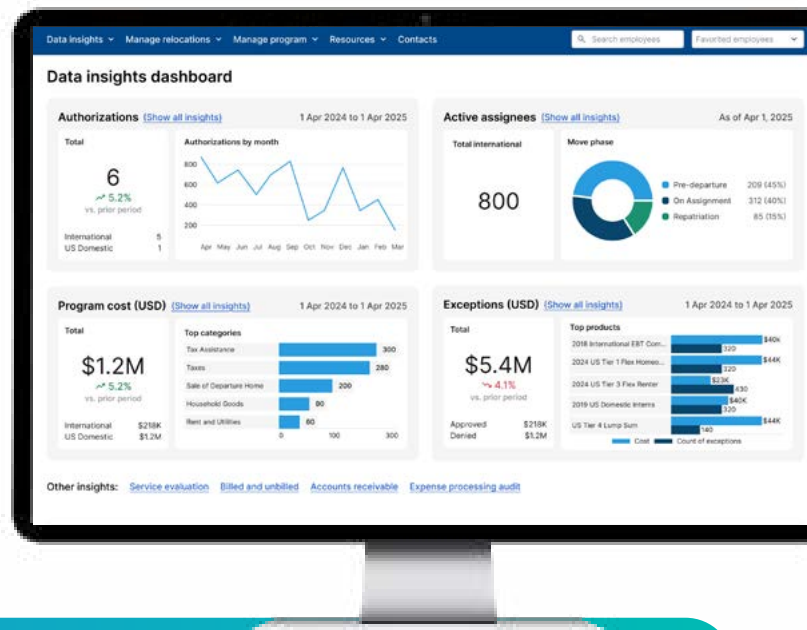

cartusonline[®] data insights dashboard

unlock the power of business intelligence to manage your mobility program with confidence

The CartusOnline data insights dashboard is our self-service tool designed to provide powerful insights and effortless analysis, anytime, anywhere.

benefits

- **Quick answers:** Access dashboards instantly to get insights without delay.
- **Clear visuals:** Advanced analytics and visuals make understanding data effortless.
- **Precise insights:** Filter and slice data to pinpoint answers to specific questions.
- **Export flexibility:** Easily export underlying data with additional relevant data elements.
- **Enhanced efficiency:** Faster self-service reporting means smarter strategic decisions.

Unleash the full potential of your global mobility program with the CartusOnline data insights dashboard.

features

- 24/7 access through CartusOnline
- Comprehensive dashboards offering key insights into your program
- User-friendly and intuitive interface for seamless navigation
- Advanced reporting capabilities with customizable filtering options
- Modern data visualizations for clearer insights
- Near real-time data updates ensuring the most accurate and timely information
- Downloadable reports in multiple formats for easy sharing
- Secure access with customizable user permissions to ensure data privacy
- Easy navigation to ad-hoc reporting and insights—anywhere, anytime